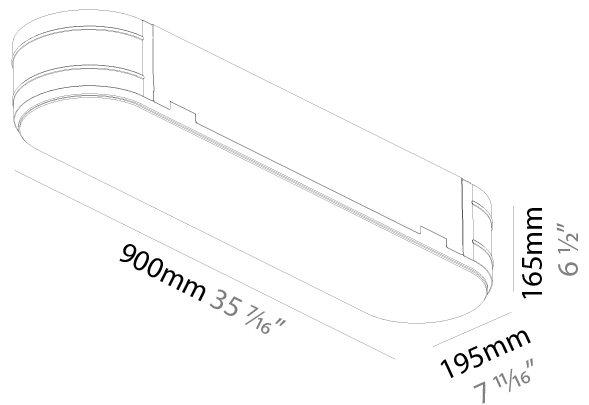

GENERAL

Series: Smoothy
Subseries: Smoothline
Brand: Prolicht
Division: Architectural
Mounting Type: Trimless
Mounting Location: Ceiling
Subcategory: Ambient

PHYSICAL

Shape: Oval
Length (mm): 900
Length (in): 35 7/16
Width (mm): 195
Width (in): 7 13/16
Depth (mm): 165
Depth (in): 6 1/2
Ceiling Thickness (mm): 10 / 12.5 / 15 / 25 / 30
Ceiling Thickness (in): 3/8 or 1/2 or 9/16 or 1 or 1 3/16
Min. Recessing Depth (mm): 180
Min. Recessing Depth (in): 7 1/16
Light Distribution: Direct
Weight (kg): 5.756
Weight (lbs): 12.66
Diffuser: PMMA - Opal
Fixture Material: Extruded Aluminum / Steel
Cut-out Measurements: 935mm / 36 15/16" x 230mm / 9 1/16"
Upon Request: Unique Sizes Unique Ceiling Thickness Unique Mounting Depth Spot Inserts

ELECTRICAL

Lamp Type: LED (Zhaga Standard)
Input Wattage (W): 31.5
Total Output Wattage (W): 27
Dimming: [Tri-Mode (Non-Dimming and Phase Dimming (120Vac only) and 0-10V Dimming)](#)
Driver Included: Yes
Driver Location: Integrated
Driver Type: Constant Current - Universal
Driver Class: Class 2
Input Voltage (V): 120 - 277
Constant Current (MA): 500

LED

[Color Temperature (*K): 3000 / 3500 / 4000](#)
Max. Delivered Lumen (lm): 2340 / 2518 / 2570
CRI: >80 CRI
Lamp Life (hrs): 50000
Upon Request: RGB-W Tunable White Special Color Temperature CRI90

OPTICAL

RATINGS AND CERTIFICATIONS

Certified By: Certified for North American Standards
IP rating: IP20

PROJECT
TYPE
SPECIFIER
QUANTITY
DATE

935mm x 230mm
36 13/16" x 9 1/16"

10 | 12 1/2 | 15 | 25 | 30mm
3/8" | 1/2" | 9/16" | 1" | 3/16"